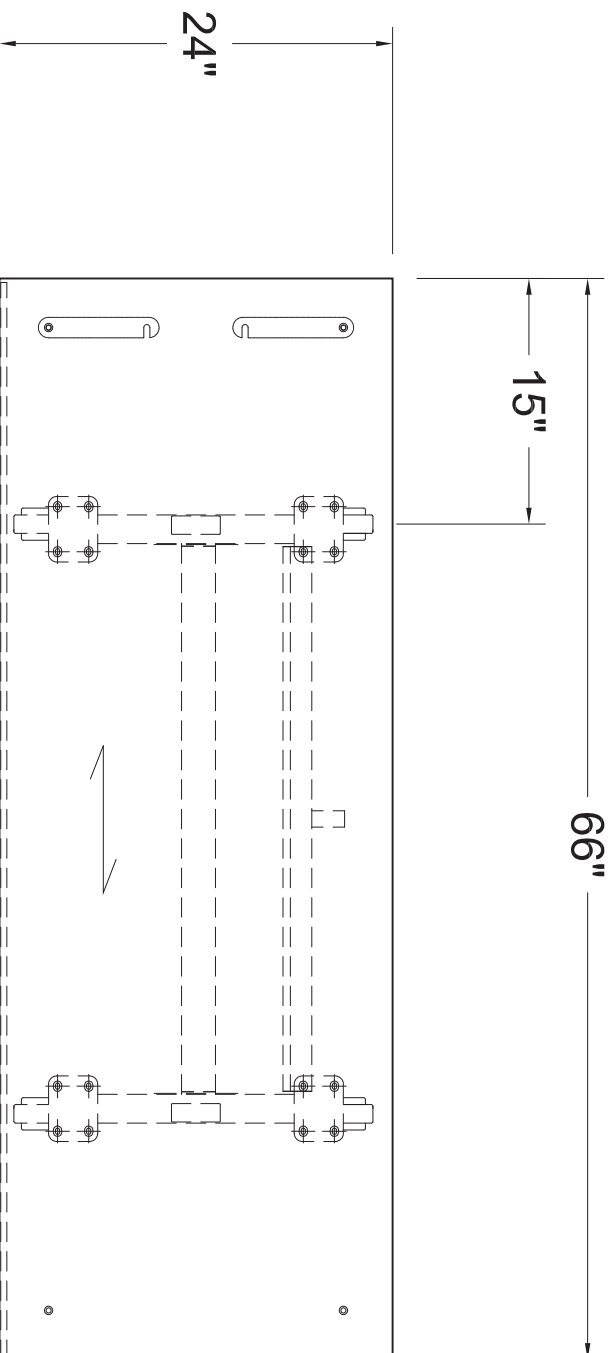

PLAN VIEW

66" x 24" METRONOME FLIP TOP TABLE

THIS DRAWING IS CONFIDENTIAL AND PROPRIETARY. NO PART OF THIS DRAWING MAY BE COPIED, DISCLOSED TO ANY THIRD PARTY OR USED FOR ANY PURPOSE WITHOUT THE EXPRESS WRITTEN AUTHORIZATION OF NIENKAMPER FURNITURE & ACCESSORIES